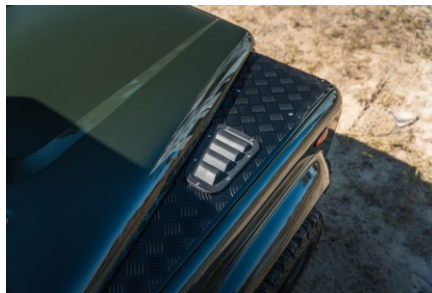

1988 SW-ARK784

D110

Make an inquiry

1-800-984-3355

sales@arkonik.com

RESTORED BY US. REIMAGINED BY YOU.