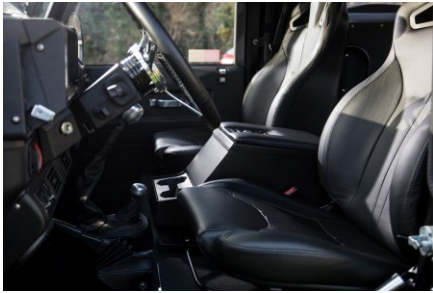

PARALLAX

DSO

$180,000*

*Price is in USD ($) and is an estimate for your own build based on the same specification

Make an inquiry

1-800-984-3355

sales@arkonik.com

RESTORED BY US. REIMAGINED BY YOU.