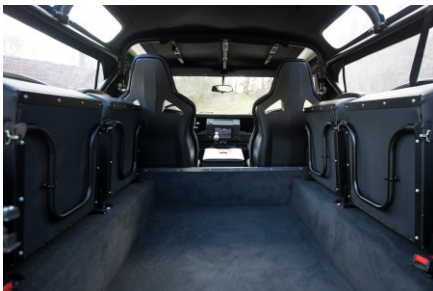

PARALLAX

DSO

$180,000*

*Price is in USD ($) and is an estimate for your own build based on the same specification

Make an inquiry

1-800-984-3355
sales@arkonik.com

RESTORED BY US. REIMAGINED BY YOU.