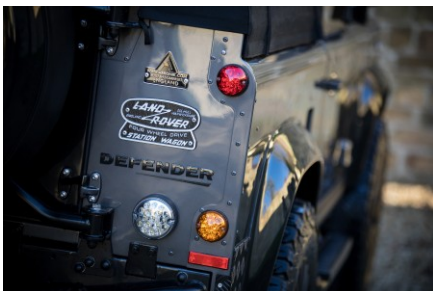

PARALLAX

DSO

$180,000*

*Price is in USD ($) and is an estimate for your own build based on the same specification

Make an inquiry

1-800-984-3355
sales@arkonik.com

RESTORED BY US. REIMAGINED BY YOU.