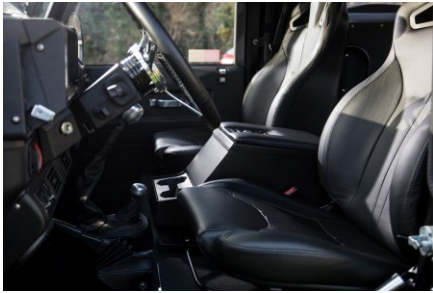

PARALLAX

DSO

$155,000*

*Price is in USD ($) and is an estimate for your own build based on the same specification

Make an inquiry

1-800-984-3355
sales@arkonik.com

RESTORED BY US. REIMAGINED BY YOU.