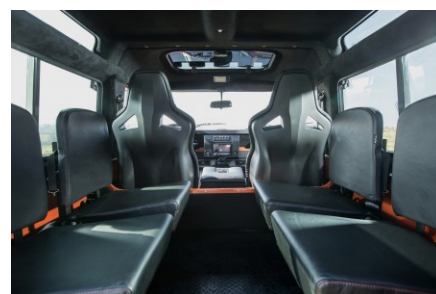

ENDURO

DSO

$170,000*

*Price is in USD ($) and is an estimate for your own build based on the same specification

Make an inquiry

1-800-984-3355

sales@arkonik.com

RESTORED BY US. REIMAGINED BY YOU.