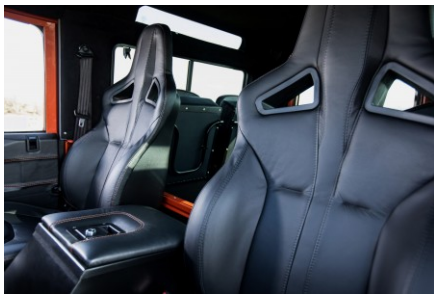

ENDURO

DSO

$195,000*

*Price is in USD ($) and is an estimate for your own build based on the same specification

Make an inquiry

1-800-984-3355

sales@arkonik.com

RESTORED BY US. REIMAGINED BY YOU.