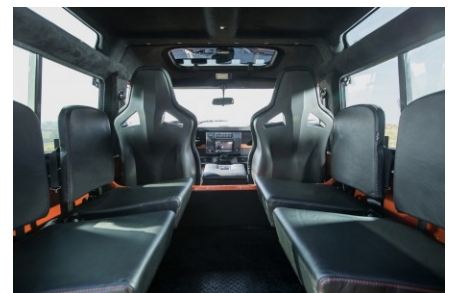

ENDURO

DSO

$195,000*

*Price is in USD ($) and is an estimate for your own build based on the same specification

Make an inquiry

1-800-984-3355

sales@arkonik.com

RESTORED BY US. REIMAGINED BY YOU.