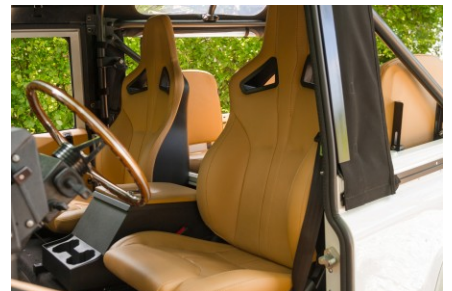

SPRITE

DSO

$155,000*

*Price is in USD ($) and is an estimate for your own build based on the same specification

Make an inquiry

1-800-984-3355

sales@arkonik.com

RESTORED BY US. REIMAGINED BY YOU.