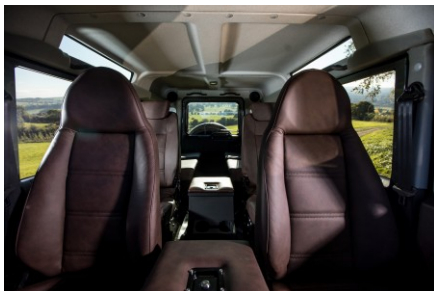

DEFIANCE

D110

$195,000*

*Price is in USD ($) and is an estimate for your own build based on the same specification

Make an inquiry

1-800-984-3355

sales@arkonik.com

RESTORED BY US. REIMAGINED BY YOU.