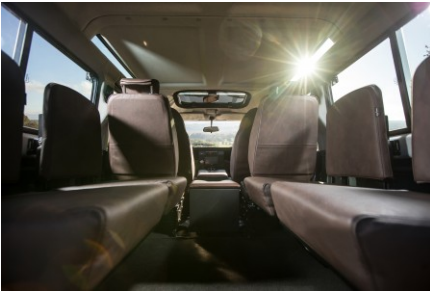

DEFIANCE

D110

$170,000*

*Price is in USD ($) and is an estimate for your own build based on the same specification

Make an inquiry

1-800-984-3355
sales@arkonik.com

RESTORED BY US. REIMAGINED BY YOU.