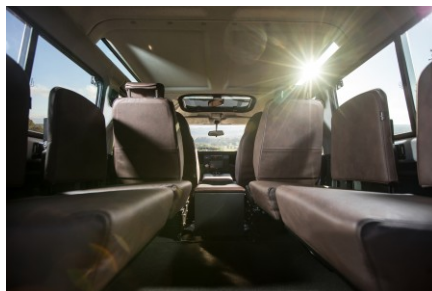

DEFIANCE

D110

$195,000*

*Price is in USD ($) and is an estimate for your own build based on the same specification

Make an inquiry

1-800-984-3355

sales@arkonik.com

RESTORED BY US. REIMAGINED BY YOU.