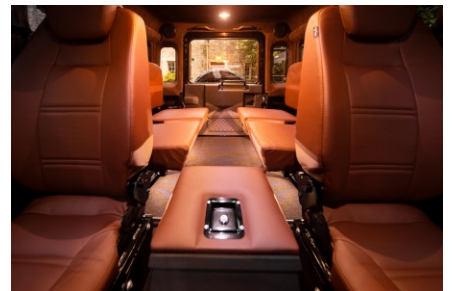

SAVANNAH

D110

$180,000*

*Price is in USD ($) and is an estimate for your own build based on the same specification

Make an inquiry

1-800-984-3355

sales@arkonik.com

RESTORED BY US. REIMAGINED BY YOU.