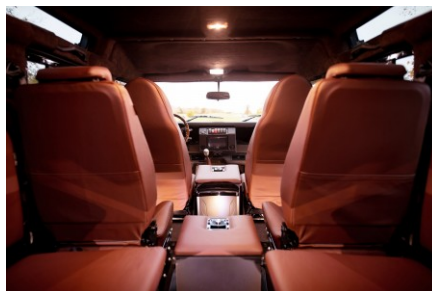

SAVANNAH

D110

$180,000*

*Price is in USD ($) and is an estimate for your own build based on the same specification

Make an inquiry

1-800-984-3355

sales@arkonik.com

RESTORED BY US. REIMAGINED BY YOU.