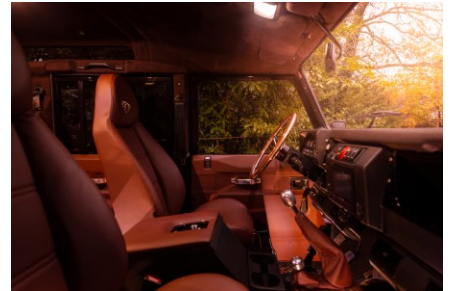

SAVANNAH

D110

$180,000*

*Price is in USD ($) and is an estimate for your own build based on the same specification

Make an inquiry

1-800-984-3355

sales@arkonik.com

RESTORED BY US. REIMAGINED BY YOU.