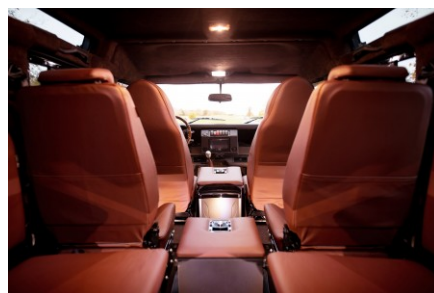

SAVANNAH

D110

$205,000*

*Price is in USD ($) and is an estimate for your own build based on the same specification

Make an inquiry

1-800-984-3355

sales@arkonik.com

RESTORED BY US. REIMAGINED BY YOU.