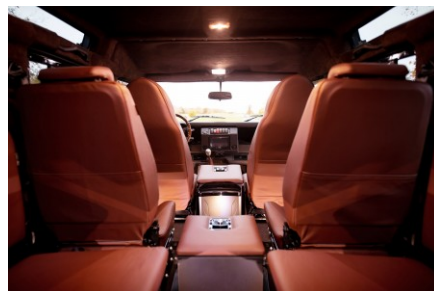

SAVANNAH

D110

$180,000*

*Price is in USD ($) and is an estimate for your own build based on the same specification

Make an inquiry

1-800-984-3355

sales@arkonik.com

RESTORED BY US. REIMAGINED BY YOU.