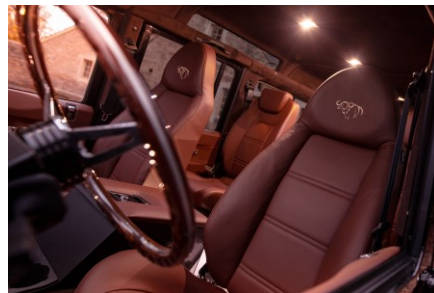

SAVANNAH

D110

$205,000*

*Price is in USD ($) and is an estimate for your own build based on the same specification

Make an inquiry

1-800-984-3355

sales@arkonik.com

RESTORED BY US. REIMAGINED BY YOU.