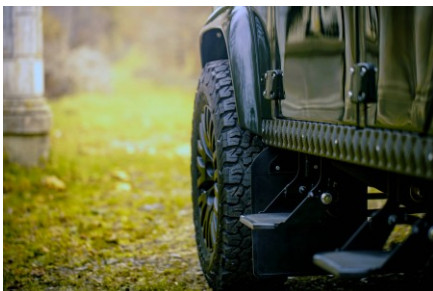

GRYPHON

D110

$200,000*

*Price is in USD ($) and is an estimate for your own build based on the same specification

Make an inquiry

1-800-984-3355

sales@arkonik.com

RESTORED BY US. REIMAGINED BY YOU.