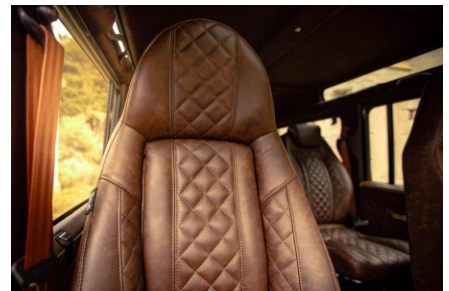

GRYPHON

D110

$200,000*

*Price is in USD ($) and is an estimate for your own build based on the same specification

Make an inquiry

1-800-984-3355

sales@arkonik.com

RESTORED BY US. REIMAGINED BY YOU.