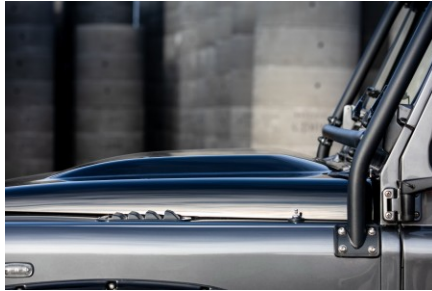

RENEGADE

D110

$180,000*

*Price is in USD ($) and is an estimate for your own build based on the same specification

Make an inquiry

1-800-984-3355
sales@arkonik.com

RESTORED BY US. REIMAGINED BY YOU.