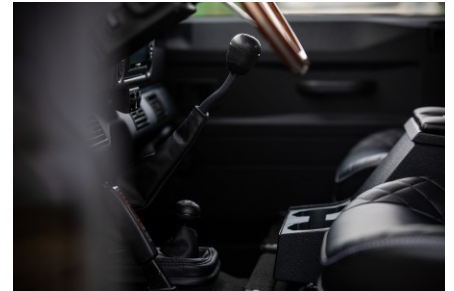

WOLF

DSO

$180,000*

*Price is in USD ($) and is an estimate for your own build based on the same specification

Make an inquiry

1-800-984-3355

sales@arkonik.com

RESTORED BY US. REIMAGINED BY YOU.