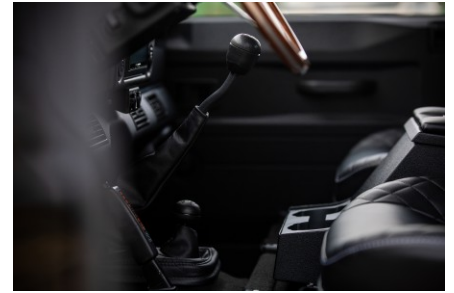

WOLF

DSO

$155,000*

*Price is in USD ($) and is an estimate for your own build based on the same specification

Make an inquiry

1-800-984-3355

sales@arkonik.com

RESTORED BY US. REIMAGINED BY YOU.