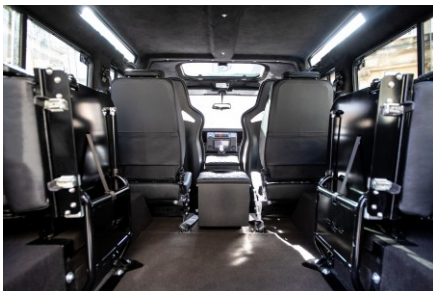

NEO

D110

$165,000*

*Price is in USD ($) and is an estimate for your own build based on the same specification

Make an inquiry

1-800-984-3355
sales@arkonik.com

RESTORED BY US. REIMAGINED BY YOU.