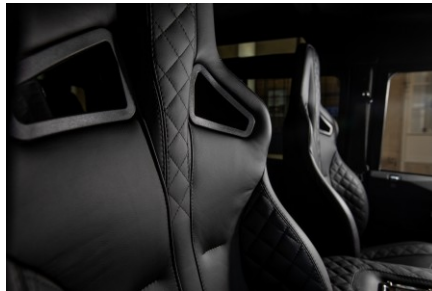

NEO

D110

$165,000*

*Price is in USD ($) and is an estimate for your own build based on the same specification

Make an inquiry

1-800-984-3355
sales@arkonik.com

RESTORED BY US. REIMAGINED BY YOU.