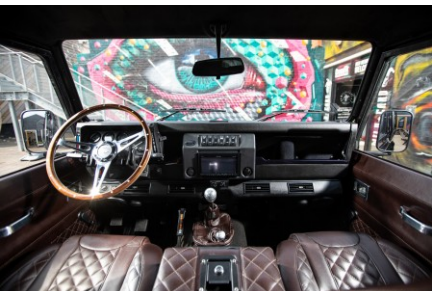

DUCHESS

DSO

$210,000*

*Price is in USD ($) and is an estimate for your own build based on the same specification

Make an inquiry

1-800-984-3355
sales@arkonik.com

RESTORED BY US. REIMAGINED BY YOU.