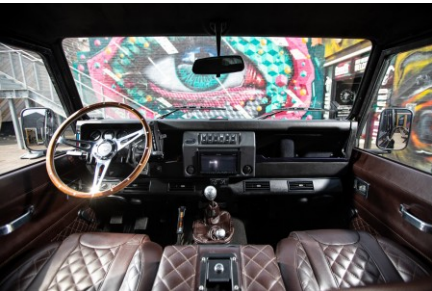

DUCHESS

DSO

$210,000*

*Price is in USD ($) and is an estimate for your own build based on the same specification

Make an inquiry

1-800-984-3355
sales@arkonik.com

RESTORED BY US. REIMAGINED BY YOU.