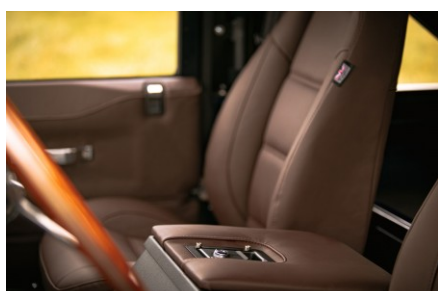

ZEN

DSO

$195,000*

*Price is in USD ($) and is an estimate for your own build based on the same specification

Make an inquiry

1-800-984-3355
sales@arkonik.com

RESTORED BY US. REIMAGINED BY YOU.