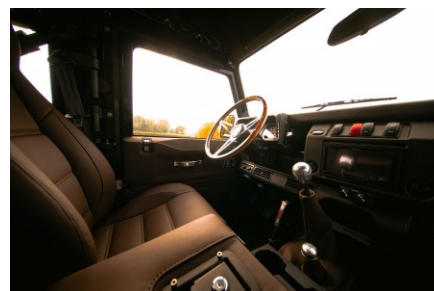

ZEN

DSO

$195,000*

*Price is in USD ($) and is an estimate for your own build based on the same specification

Make an inquiry

1-800-984-3355
sales@arkonik.com

RESTORED BY US. REIMAGINED BY YOU.