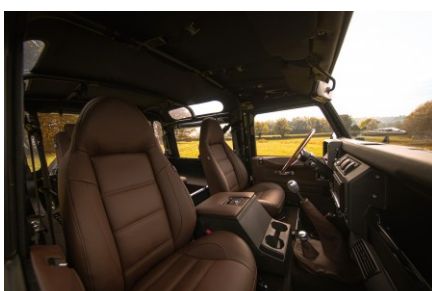

ZEN

DSO

$195,000*

*Price is in USD ($) and is an estimate for your own build based on the same specification

Make an inquiry

1-800-984-3355
sales@arkonik.com

RESTORED BY US. REIMAGINED BY YOU.