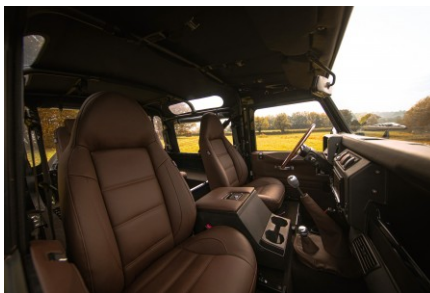

ZEN

DSO

$195,000*

*Price is in USD ($) and is an estimate for your own build based on the same specification

Make an inquiry

1-800-984-3355
sales@arkonik.com

RESTORED BY US. REIMAGINED BY YOU.