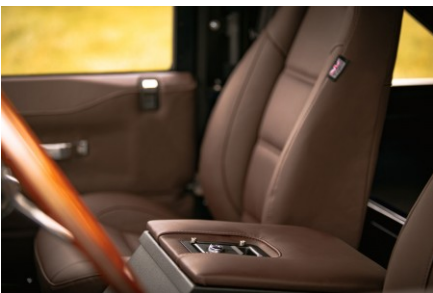

ZEN

DSO

$195,000*

*Price is in USD ($) and is an estimate for your own build based on the same specification

Make an inquiry

1-800-984-3355
sales@arkonik.com

RESTORED BY US. REIMAGINED BY YOU.