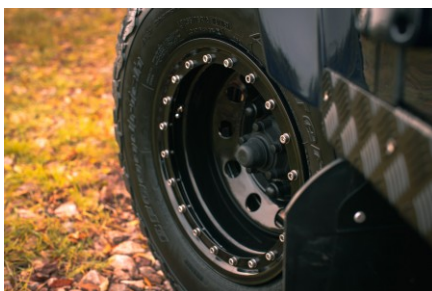

ZEN

DSO

$195,000*

*Price is in USD ($) and is an estimate for your own build based on the same specification

Make an inquiry

1-800-984-3355
sales@arkonik.com

RESTORED BY US. REIMAGINED BY YOU.