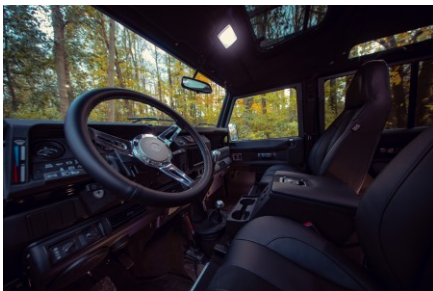

PHANTOM

D110

$220,000*

*Price is in USD ($) and is an estimate for your own build based on the same specification

Make an inquiry

1-800-984-3355
sales@arkonik.com

RESTORED BY US. REIMAGINED BY YOU.