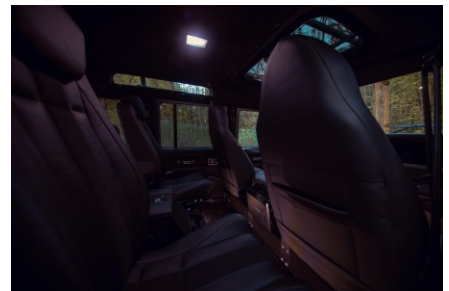

PHANTOM

D110

$220,000*

*Price is in USD ($) and is an estimate for your own build based on the same specification

Make an inquiry

1-800-984-3355
sales@arkonik.com

RESTORED BY US. REIMAGINED BY YOU.