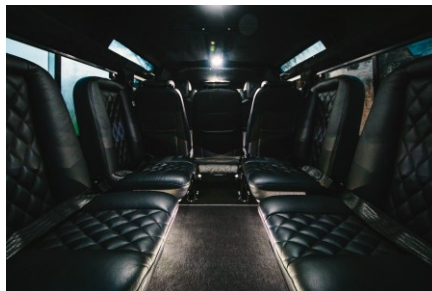

BLIZZARD

D110

$215,000*

*Price is in USD ($) and is an estimate for your own build based on the same specification

Make an inquiry

1-800-984-3355

sales@arkonik.com

RESTORED BY US. REIMAGINED BY YOU.