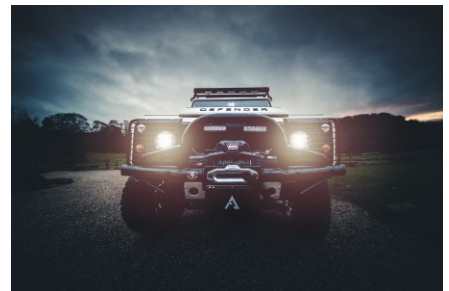

BLIZZARD

D110

$215,000*

*Price is in USD ($) and is an estimate for your own build based on the same specification

Make an inquiry

1-800-984-3355

sales@arkonik.com

RESTORED BY US. REIMAGINED BY YOU.