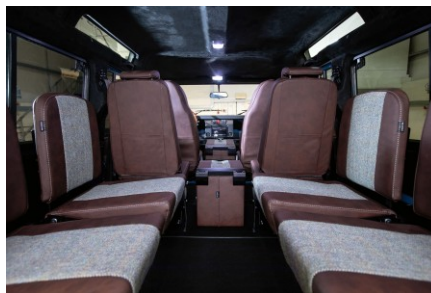

SKYE

D110

$185,000*

*Price is in USD ($) and is an estimate for your own build based on the same specification

Make an inquiry

1-800-984-3355

sales@arkonik.com

RESTORED BY US. REIMAGINED BY YOU.