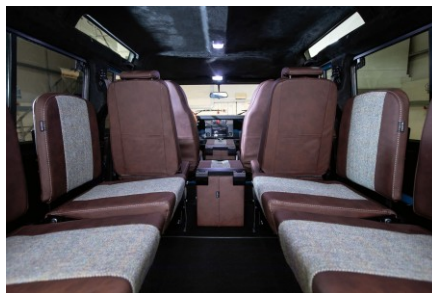

SKYE

D110

$210,000*

*Price is in USD ($) and is an estimate for your own build based on the same specification

Make an inquiry

1-800-984-3355

sales@arkonik.com

RESTORED BY US. REIMAGINED BY YOU.