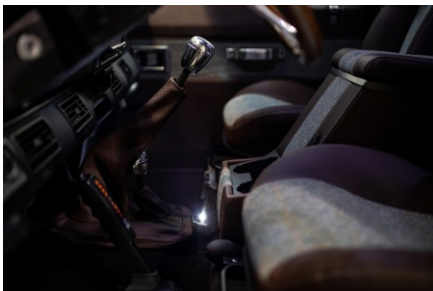

SKYE

D110

$185,000*

*Price is in USD ($) and is an estimate for your own build based on the same specification

Make an inquiry

1-800-984-3355

sales@arkonik.com

RESTORED BY US. REIMAGINED BY YOU.