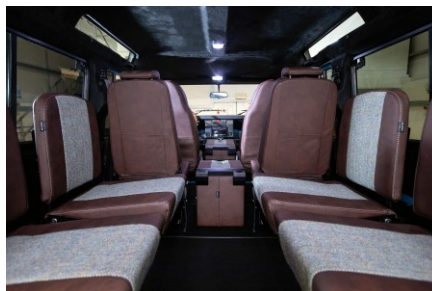

SKYE

D110

$185,000*

*Price is in USD ($) and is an estimate for your own build based on the same specification

Make an inquiry

1-800-984-3355

sales@arkonik.com

RESTORED BY US. REIMAGINED BY YOU.