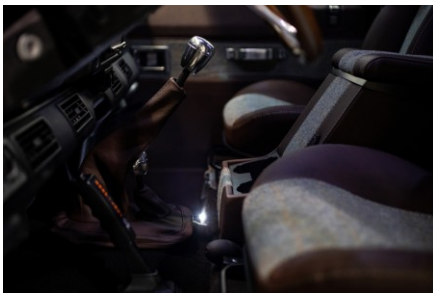

SKYE

D110

$210,000*

*Price is in USD ($) and is an estimate for your own build based on the same specification

Make an inquiry

1-800-984-3355

sales@arkonik.com

RESTORED BY US. REIMAGINED BY YOU.