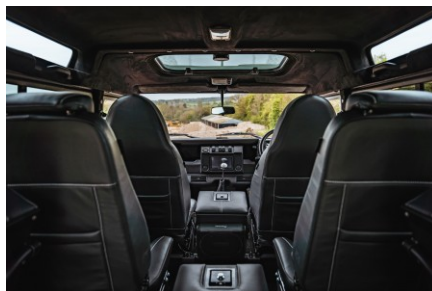

GRANITE

D110

$260,000*

*Price is in USD ($) and is an estimate for your own build based on the same specification

Make an inquiry

1-800-984-3355
sales@arkonik.com

RESTORED BY US. REIMAGINED BY YOU.