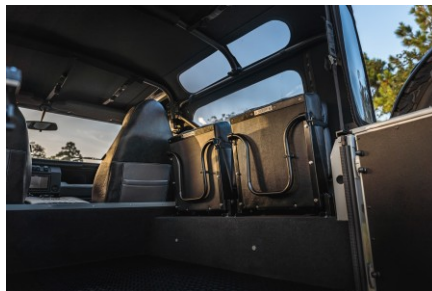

KIAWAH

DSO

$250,000*

*Price is in USD ($) and is an estimate for your own build based on the same specification

Make an inquiry

1-800-984-3355

sales@arkonik.com

RESTORED BY US. REIMAGINED BY YOU.