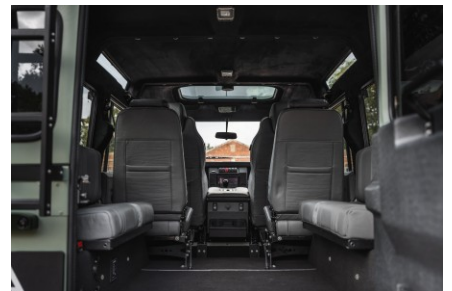

QUEST

D110

$190,000*

*Price is in USD ($) and is an estimate for your own build based on the same specification

Make an inquiry

1-800-984-3355

sales@arkonik.com

RESTORED BY US. REIMAGINED BY YOU.