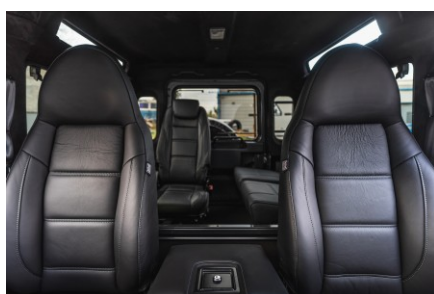

COBRA

DSO

$245,000*

*Price is in USD ($) and is an estimate for your own build based on the same specification

Make an inquiry

1-800-984-3355
sales@arkonik.com

RESTORED BY US. REIMAGINED BY YOU.