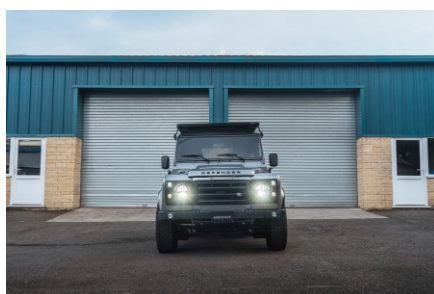

COBRA

DSO

$245,000*

*Price is in USD ($) and is an estimate for your own build based on the same specification

Make an inquiry

1-800-984-3355
sales@arkonik.com

RESTORED BY US. REIMAGINED BY YOU.