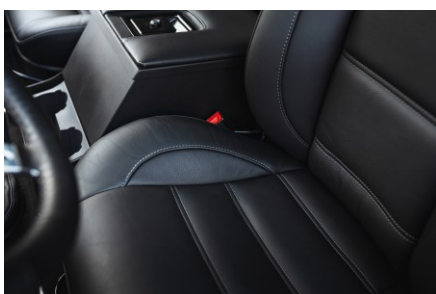

COBRA

DSO

$245,000*

*Price is in USD ($) and is an estimate for your own build based on the same specification

Make an inquiry

1-800-984-3355
sales@arkonik.com

RESTORED BY US. REIMAGINED BY YOU.