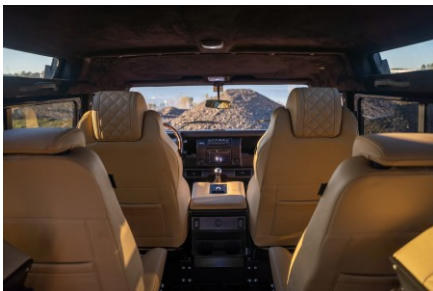

GRAVITY

D110

$215,000*

*Price is in USD ($) and is an estimate for your own build based on the same specification

Make an inquiry

1-800-984-3355

sales@arkonik.com

RESTORED BY US. REIMAGINED BY YOU.