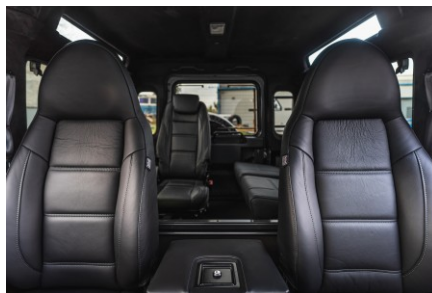

COBRA

DSO

899,000 NO COBRA NO COBRA *

*Price is in AED (.) and is an estimate for your own build based on the same specification

Make an inquiry

1-800-984-3355
sales@arkonik.com

RESTORED BY US. REIMAGINED BY YOU.