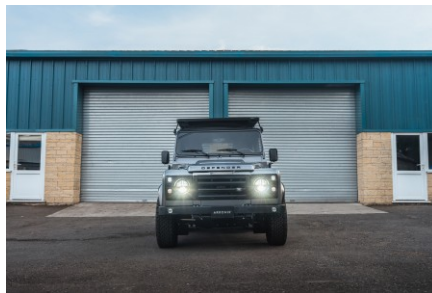

COBRA

DSO

899,000 NO COBRA NO COBRA *

*Price is in AED (.) and is an estimate for your own build based on the same specification

Make an inquiry

1-800-984-3355
sales@arkonik.com

RESTORED BY US. REIMAGINED BY YOU.