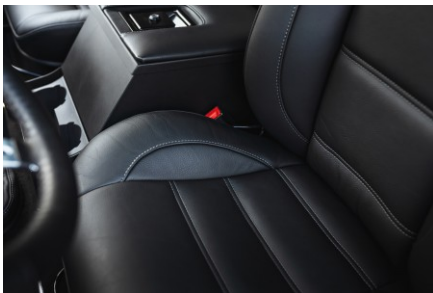

COBRA

DSO

899,000 NO COBRA NO COBRA *

*Price is in AED (.) and is an estimate for your own build based on the same specification

Make an inquiry

1-800-984-3355
sales@arkonik.com

RESTORED BY US. REIMAGINED BY YOU.