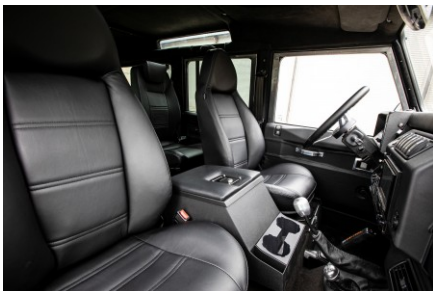

1997 SW-ARK815

D110

Make an inquiry

1-800-984-3355
sales@arkonik.com

RESTORED BY US. REIMAGINED BY YOU.