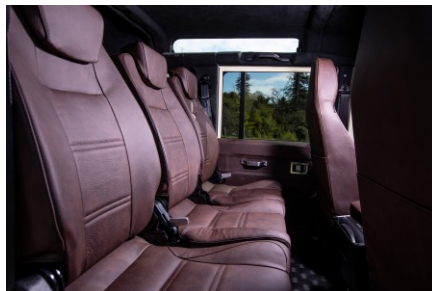

SAFARI

D110

$276,500*

*Price is in CAD ($) and is an estimate for your own build based on the same specification

Make an inquiry

1-800-984-3355

sales@arkonik.com

RESTORED BY US. REIMAGINED BY YOU.