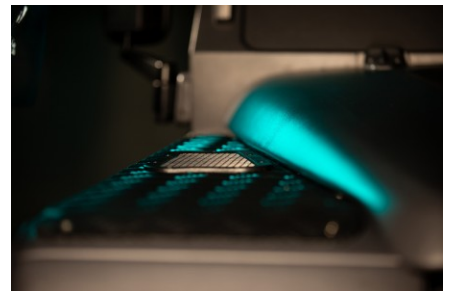

CONTOUR

D110

$258,000*

*Price is in CAD ($) and is an estimate for your own build based on the same specification

Make an inquiry

1-800-984-3355

sales@arkonik.com

RESTORED BY US. REIMAGINED BY YOU.