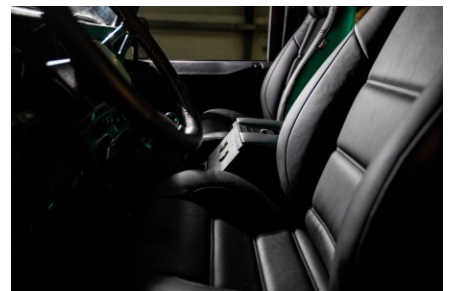

CONTOUR

D110

$258,000*

*Price is in CAD ($) and is an estimate for your own build based on the same specification

Make an inquiry

1-800-984-3355

sales@arkonik.com

RESTORED BY US. REIMAGINED BY YOU.