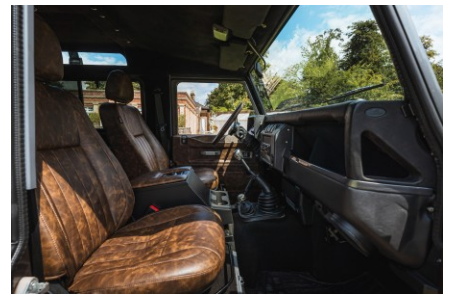

WINDSOR

DSO

Make an inquiry

1-800-984-3355
sales@arkonik.com

RESTORED BY US. REIMAGINED BY YOU.