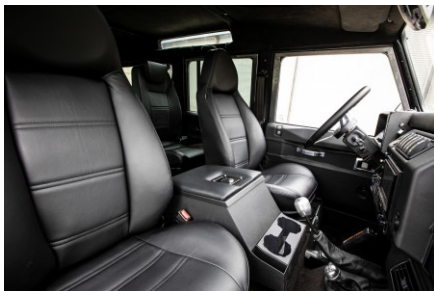

1997 SW-ARK815

D110

Make an inquiry

1-800-984-3355

sales@arkonik.com

RESTORED BY US. REIMAGINED BY YOU.