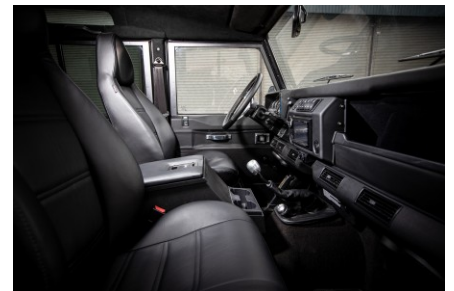

1997 SW-ARK815

D110

Make an inquiry

1-800-984-3355

sales@arkonik.com

RESTORED BY US. REIMAGINED BY YOU.