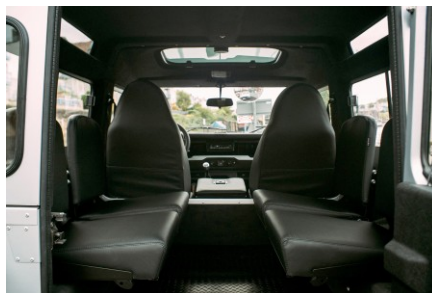

APEX

DSO

Make an inquiry

1-800-984-3355
sales@arkonik.com

RESTORED BY US. REIMAGINED BY YOU.