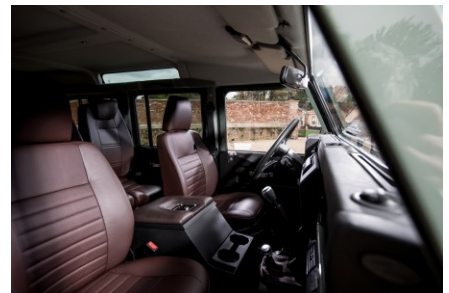

1992 SW-ARK616

D110

$175,000*

*Price is in USD ($) and is an estimate for your own build based on the same specification

Make an inquiry

1-800-984-3355

sales@arkonik.com

RESTORED BY US. REIMAGINED BY YOU.