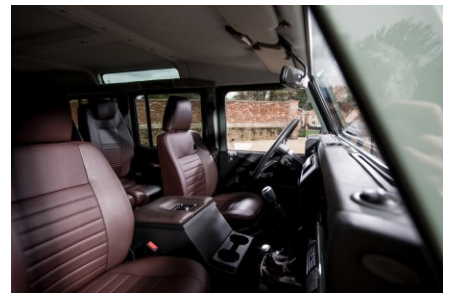

1992 SW-ARK616

D110

$175,000*

*Price is in USD ($) and is an estimate for your own build based on the same specification

Make an inquiry

1-800-984-3355

sales@arkonik.com

RESTORED BY US. REIMAGINED BY YOU.