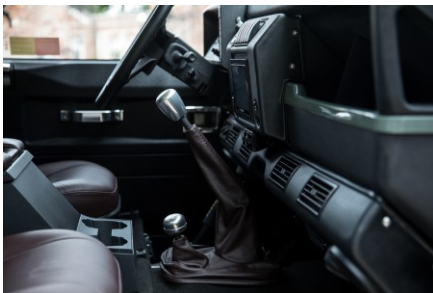

1992 SW-ARK616

D110

$175,000*

*Price is in USD ($) and is an estimate for your own build based on the same specification

Make an inquiry

1-800-984-3355

sales@arkonik.com

RESTORED BY US. REIMAGINED BY YOU.