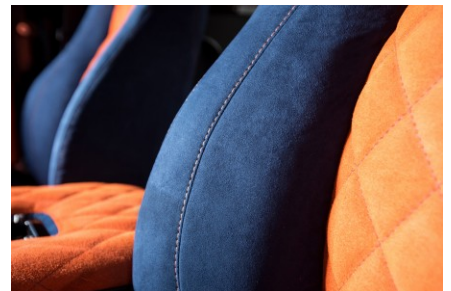

1989 SW-ARK629

DSO

$170,000*

*Price is in USD ($) and is an estimate for your own build based on the same specification

Make an inquiry

1-800-984-3355

sales@arkonik.com

RESTORED BY US. REIMAGINED BY YOU.