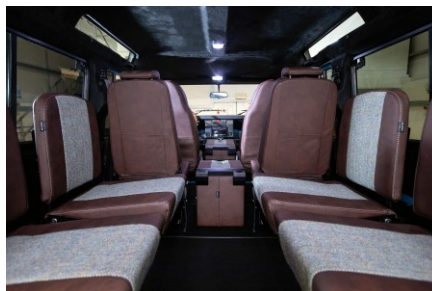

1995 SW-ARK699

D110

$190,000*

*Price is in USD ($) and is an estimate for your own build based on the same specification

Make an inquiry

1-800-984-3355

sales@arkonik.com

RESTORED BY US. REIMAGINED BY YOU.