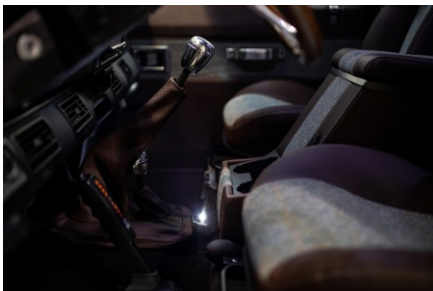

1995 SW-ARK699

D110

$190,000*

*Price is in USD ($) and is an estimate for your own build based on the same specification

Make an inquiry

1-800-984-3355

sales@arkonik.com

RESTORED BY US. REIMAGINED BY YOU.