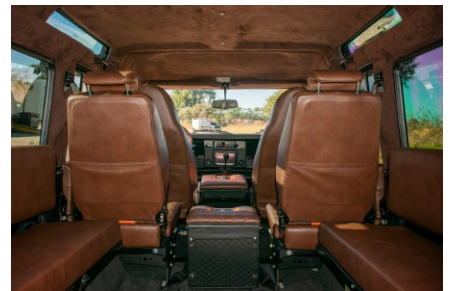

1991 SW-ARK738

D110

$260,000*

*Price is in USD ($) and is an estimate for your own build based on the same specification

Make an inquiry

1-800-984-3355
sales@arkonik.com

RESTORED BY US. REIMAGINED BY YOU.