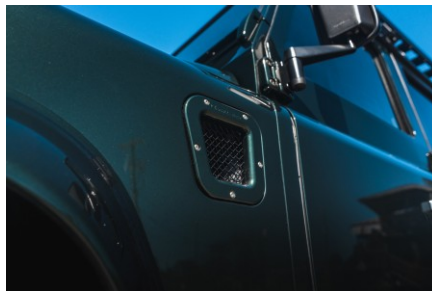

1991 SW-ARK764

D110

$240,000*

*Price is in USD ($) and is an estimate for your own build based on the same specification

Make an inquiry

1-800-984-3355

sales@arkonik.com

RESTORED BY US. REIMAGINED BY YOU.