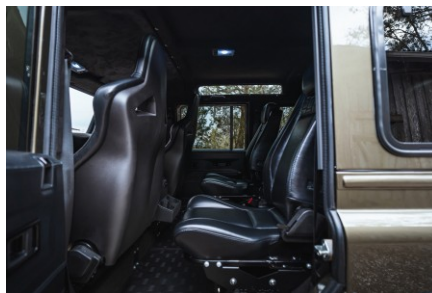

1993 SW-ARK782

D110

$280,000*

*Price is in USD ($) and is an estimate for your own build based on the same specification

Make an inquiry

1-800-984-3355

sales@arkonik.com

RESTORED BY US. REIMAGINED BY YOU.