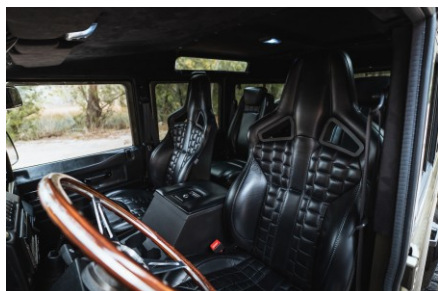

1993 SW-ARK782

D110

$280,000*

*Price is in USD ($) and is an estimate for your own build based on the same specification

Make an inquiry

1-800-984-3355

sales@arkonik.com

RESTORED BY US. REIMAGINED BY YOU.