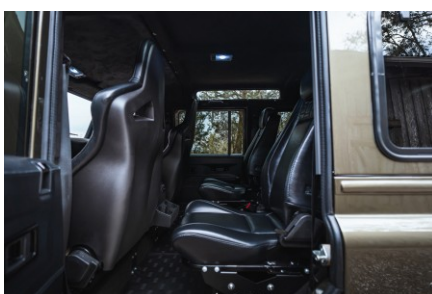

1993 SW-ARK782

D110

$280,000*

*Price is in USD ($) and is an estimate for your own build based on the same specification

Make an inquiry

1-800-984-3355

sales@arkonik.com

RESTORED BY US. REIMAGINED BY YOU.